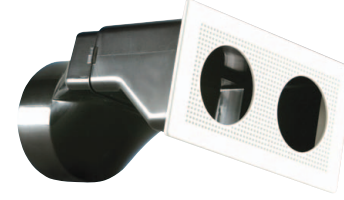

Injection-moulding products